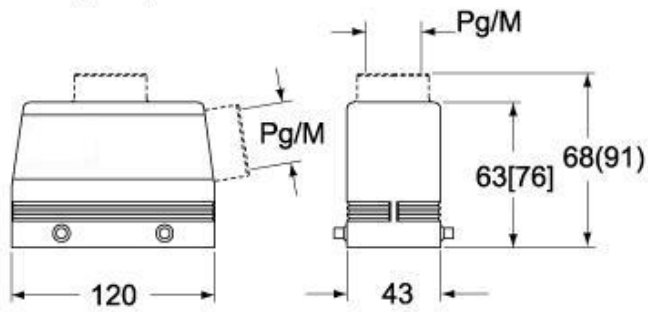

Part number

MAF 24.25

Catalogue drawings

**CHO [CAO] CHV (CAV) - MHO [MAO]
MHV (MAV)**