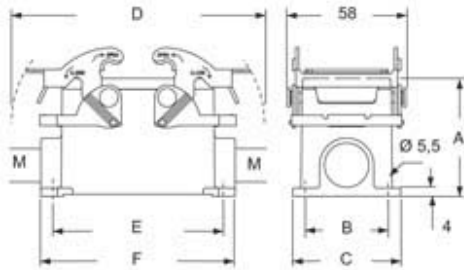

Part number

M7PE 10.220

Surface mounting housing, E-Xtreme® V-TYPE series, with 2 levers, M20 x 2 cable entry, size "57.27"

Product description

Product type	Surface mounting housing
Series	E-Xtreme® V-TYPE
Closing type	With 2 levers
Size	Size 57.27
Cable entry	With cable entry M20 x 2

Technical data

IP degree of protection IP66 / IP67 / IP69

Further technical details

Operating temperature range (min, max) -40°C...+125°C

Material properties

Other materials	Lever: Stainless steel Gasket: FKM
Colour	RAL 7016 grey
RoHs conformity	Compliant
China RoHs - EFUP	E
REACH SVHC substances	No

Approvals / Standards

Certifications	DNV, BV
UL	ECBT2
cUL	ECBT8

General ordering information

EAN13 code	8015747254212
eCl@ss 8.1	27440202
ETIM 7.0	EC000437

Part number

M7PE 10.220

Catalogue drawings

type	A	B	C	D	E	F
M7PE 10	57	40	52	122	82	93,5
M7APE 10	73	45	57	122	82	93,5