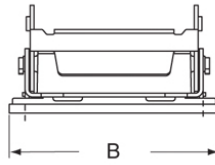

Part number  
**JCVI 10 L**

Bulkhead mounting housing, JEI®-V series,  
 with 1 lever, size "57.27"

<b>Product description</b>		<b>Material properties</b>	
<b>Product type</b>	Bulkhead mounting housing	<b>Other materials</b>	Lever: Galvanized steel Gasket: NBR
<b>Series</b>	JEI®-V	<b>Colour</b>	RAL 7040 grey
<b>Closing type</b>	With 1 lever	<b>Approvals / Standards</b>	
<b>Size</b>	Size 57.27	<b>Certifications</b>	DNV, BV
<b>Cable entry</b>	Without cable entry	<b>UL</b>	ECBT2
<b>Technical data</b>		<b>cUL</b>	ECBT8
<b>IP degree of protection</b>	IP65 / IP66 / IP69	<b>General ordering information</b>	
<b>Further technical details</b>		<b>EAN13 code</b>	8015747137591
<b>Weight</b>	119,00 g	<b>Packaging Information</b>	
<b>Operating temperature range (min, max)</b>	-40°C...+125°C	<b>Packaging length</b>	270,00 mm
		<b>Packaging height</b>	120,00 mm
		<b>Packaging width</b>	210,00 mm
		<b>Packaging weight</b>	2,65 kg
		<b>Packaging volume</b>	6,80 dm <sup>3</sup>
		<b>Packaging description</b>	Carton box
		<b>Packaging quantity</b>	20 Pcs
		<b>Packaging EAN code</b>	8015747143974
		<b>Sub-packaging weight</b>	0,66 kg
		<b>Sub-packaging description</b>	Plastic packaging
		<b>Sub-packaging quantity</b>	5 Pcs
		<b>Sub-packaging EAN barcode</b>	8015747140119

Part number  
**JCVI 10 L**

Catalogue drawings

Catalogue drawings

JCVI L

	A	B	C	D
JCVI 06 L	66	82,5	52	70
JCVI 10 L	70	95,5	65	83
JCVI 16 L	70	115,5	86	103
JCVI 24 L	70	142,5	112	130