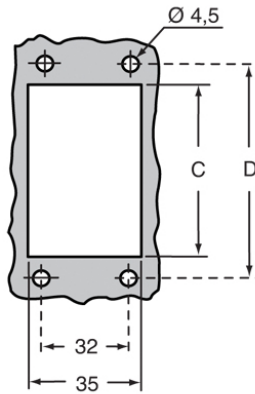

Part number  
**JCVI 10 L**

Bulkhead mounting housing, JEI®-V series,  
 with 1 lever, size "57.27"

<b>Product description</b>		<b>Material properties</b>	
<b>Product type</b>	Bulkhead mounting housing	<b>Other materials</b>	Lever: Galvanized steel Gasket: NBR
<b>Series</b>	JEI®-V	<b>Colour</b>	RAL 7040 grey
<b>Closing type</b>	With 1 lever	<b>Approvals / Standards</b>	
<b>Size</b>	Size 57.27	<b>Certifications</b>	DNV, BV
<b>Cable entry</b>	Without cable entry	<b>UL</b>	ECBT2
<b>Technical data</b>		<b>cUL</b>	ECBT8
<b>IP degree of protection</b>	IP65 / IP66 / IP69	<b>General ordering information</b>	
<b>Further technical details</b>		<b>EAN13 code</b>	8015747137591
<b>Weight</b>	119,00 g	<b>Packaging Information</b>	
<b>Operating temperature range (min, max)</b>	-40°C...+125°C	<b>Packaging length</b>	270,00 mm
		<b>Packaging height</b>	120,00 mm
		<b>Packaging width</b>	210,00 mm
		<b>Packaging weight</b>	2,65 kg
		<b>Packaging volume</b>	6,80 dm <sup>3</sup>
		<b>Packaging description</b>	Carton box
		<b>Packaging quantity</b>	20 Pcs
		<b>Packaging EAN code</b>	8015747143974
		<b>Sub-packaging weight</b>	0,66 kg
		<b>Sub-packaging description</b>	Plastic packaging
		<b>Sub-packaging quantity</b>	5 Pcs
		<b>Sub-packaging EAN barcode</b>	8015747140119

Part number  
**JCVI 10 L**

Catalogue drawings

Catalogue drawings

JCVI L

	A	B	C	D
JCVI 06 L	66	82,5	52	70
JCVI 10 L	70	95,5	65	83
JCVI 16 L	70	115,5	86	103
JCVI 24 L	70	142,5	112	130