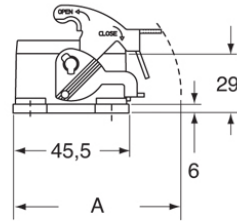

Part number  
**JCVI 10 L**

Bulkhead mounting housing, JEI®-V series,  
 with 1 lever, size "57.27"

<b>Product description</b>		<b>Material properties</b>	
<b>Product type</b>	Bulkhead mounting housing	<b>Other materials</b>	Lever: Galvanized steel Gasket: NBR
<b>Series</b>	JEI®-V	<b>Colour</b>	RAL 7040 grey
<b>Closing type</b>	With 1 lever	<b>Approvals / Standards</b>	
<b>Size</b>	Size 57.27	<b>Certifications</b>	DNV, BV
<b>Cable entry</b>	Without cable entry	<b>UL</b>	ECBT2
<b>Technical data</b>		<b>cUL</b>	ECBT8
<b>IP degree of protection</b>	IP65 / IP66 / IP69	<b>General ordering information</b>	
<b>Further technical details</b>		<b>EAN13 code</b>	8015747137591
<b>Weight</b>	119,00 g	<b>Packaging Information</b>	
<b>Operating temperature range (min, max)</b>	-40°C...+125°C	<b>Packaging length</b>	270,00 mm
		<b>Packaging height</b>	120,00 mm
		<b>Packaging width</b>	210,00 mm
		<b>Packaging weight</b>	2,65 kg
		<b>Packaging volume</b>	6,80 dm <sup>3</sup>
		<b>Packaging description</b>	Carton box
		<b>Packaging quantity</b>	20 Pcs
		<b>Packaging EAN code</b>	8015747143974
		<b>Sub-packaging weight</b>	0,66 kg
		<b>Sub-packaging description</b>	Plastic packaging
		<b>Sub-packaging quantity</b>	5 Pcs
		<b>Sub-packaging EAN barcode</b>	8015747140119

Part number  
**JCVI 10 L**

Catalogue drawings

Catalogue drawings

JCVI L

	A	B	C	D
JCVI 06 L	66	82,5	52	70
JCVI 10 L	70	95,5	65	83
JCVI 16 L	70	115,5	86	103
JCVI 24 L	70	142,5	112	130