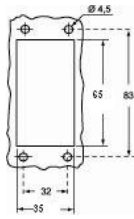

Part number  
**JCVI 10 L**

Bulkhead mounting housing, JEI®-V series,  
 with 1 lever, size "57.27"

<b>Product description</b>		<b>Material properties</b>	
<b>Product type</b>	Bulkhead mounting housing	<b>Other materials</b>	Lever: Galvanized steel Gasket: NBR
<b>Series</b>	JEI®-V	<b>Colour</b>	RAL 7040 grey
<b>Closing type</b>	With 1 lever	<b>Approvals / Standards</b>	
<b>Size</b>	Size 57.27	<b>Certifications</b>	DNV, BV
<b>Cable entry</b>	Without cable entry	<b>UL</b>	ECBT2
<b>Technical data</b>		<b>cUL</b>	ECBT8
<b>IP degree of protection</b>	IP65 / IP66 / IP69	<b>General ordering information</b>	
<b>Further technical details</b>		<b>EAN13 code</b>	8015747137591
<b>Weight</b>	119,00 g	<b>Packaging Information</b>	
<b>Operating temperature range (min, max)</b>	-40°C...+125°C	<b>Packaging length</b>	270,00 mm
		<b>Packaging height</b>	120,00 mm
		<b>Packaging width</b>	210,00 mm
		<b>Packaging weight</b>	2,65 kg
		<b>Packaging volume</b>	6,80 dm <sup>3</sup>
		<b>Packaging description</b>	Carton box
		<b>Packaging quantity</b>	20 Pcs
		<b>Packaging EAN code</b>	8015747143974
		<b>Sub-packaging weight</b>	0,66 kg
		<b>Sub-packaging description</b>	Plastic packaging
		<b>Sub-packaging quantity</b>	5 Pcs
		<b>Sub-packaging EAN barcode</b>	8015747140119

Part number  
**JCVI 10 L**

Catalogue drawings

Catalogue drawings

JCVI L

	A	B	C	D
JCVI 06 L	66	82,5	52	70
JCVI 10 L	70	95,5	65	83
JCVI 16 L	70	115,5	86	103
JCVI 24 L	70	142,5	112	130