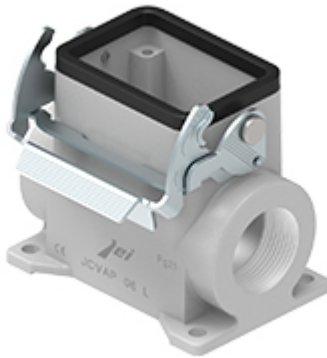

Part number

# JCVAP 06 L2

Surface mounting housing, JEI®-V series, with 1 lever, Pg21 x 2 cable entry, size "44.27", high construction

Product description		Material properties	
<b>Product type</b>	Surface mounting housing	<b>Other materials</b>	Lever: Galvanized steel Gasket: NBR
<b>Series</b>	JEI®-V	<b>Colour</b>	RAL 7040 grey
<b>Closing type</b>	With 1 lever	<b>Approvals / Standards</b>	
<b>Size</b>	Size 44.27	<b>Certifications</b>	DNV, BV
<b>Cable entry</b>	With cable entry Pg21 x 2	<b>UL</b>	ECBT2
<b>Specification</b>	High construction	<b>cUL</b>	ECBT8
Technical data		General ordering information	
<b>IP degree of protection</b>	IP65 / IP66 / IP69	<b>EAN13 code</b>	8015747218641
Further technical details			
<b>Operating temperature range (min, max)</b>	-40°C...+125°C		