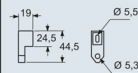

Catalogue drawings

FM complementary parts and accessories

Description	Part No.	Part No.
Box system carrying handle - For 3236, 2451, 3251, 3221 and 4272 boards	FM 32 MT	
Climbing irons for external wall mounting - For 3236, 2451, 3251, 3221 and 4272 boards	BC SFT	
Sized DIN-rail EN 60715 (35 mm) With back plates for the positioning at different depths and fixing screws - For 2451 boards - For 3236, 3251, 3221 boards - For 4272 boards		FM GD 18 FM GD 25 FM GD 35
Insulated terminal block, 3 P 25 mm² + 10 P 10 mm² - For neutral and/or ground, compliant with EN 60998-2-1, stackable (up to 2 units)		FM 2510 MI
collar - for format 1043 box system		FM 1043 CO
screws kit - for mounting sockets PQ-PI-PQF-PIF series		FM 416
adhesive label - for the identification of the mounted modular devices		FM 18 ET

Dimensions in mm

FM 32 MT

BC SFT

Dimensions in mm

FM GDxx

FM 2510 MI