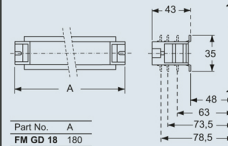

Description	Part No.	Part No.
Box system carrying handle - For 3236, 2451, 3251, 3221 and 4272 boards	FM 32 MT	
Climbing irons for external wall mounting - For 3236, 2451, 3251, 3221 and 4272 boards	BC SFT	
Sized DIN-rail EN 60715 (35 mm) With back plates for the positioning at different depths and fixing screws - For 2451 boards - For 3236, 3251, 3221 boards - For 4272 boards		FM GD 18 FM GD 25 FM GD 35
Insulated terminal block, 3 P 25 mm² + 10 P 10 mm² - For neutral and/or ground, compliant with EN 60998-2-1, stackable (up to 2 units)		FM 2510 MI
collar - for format 1043 box system		FM 1043 CO
screws kit - for mounting sockets PQ-PI-PQF-PIF series		FM 416
adhesive label - for the identification of the mounted modular devices		FM 18 ET

Dimensions in mm

FM 32 MT

BC SFT

Dimensions in mm

FM GDxx