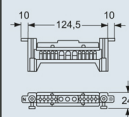

Catalogue drawings

FM complementary parts and accessories

Description	Part No.	Part No.
Box system carrying handle - For 3236, 2451, 3251, 3221 and 4272 boards	FM 32 MT	
Climbing irons for external wall mounting - For 3236, 2451, 3251, 3221 and 4272 boards	BC SFT	
Sized DIN-rail EN 60715 (35 mm) With back plates for the positioning at different depths and fixing screws - For 2451 boards - For 3236, 3251, 3221 boards - For 4272 boards		FM GD 18 FM GD 25 FM GD 35
Insulated terminal block, 3 P 25 mm² + 10 P 10 mm² - For neutral and/or ground, compliant with EN 60998-2-1, stackable (up to 2 units)		FM 2510 MI
collar - for format 1043 box system		FM 1043 CO
screws kit - for mounting sockets PQ-PI-PQF-PIF series		FM 416
adhesive label - for the identification of the mounted modular devices		FM 18 ET

Dimensions in mm

FM 32 MT

BC SFT

Dimensions in mm

FM GDxx

FM 2510 MI