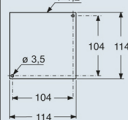

Catalogue drawings

FC.. complementary parts and accessories for groups

Distribution boxes - IP44 and IP55

Mounting plates for boxes

Description	Part No.	Part No.

FC 1114 DB5 ☉
FC 1414 DB5 ☉
FC 2214 DB5 ☉
FC 2514 DB5 ☉
FC 2814 DB5 ☉

FC 1114 PF
FC 1414 PF

See page 15 for assembly configurations

Part No.	A	B
FC 2214 DB5	228	210
FC 2514 DB5	260	239
FC 2814 DB5	290	269

Dimensions in mm

FC 1414 DB/DB5

Dimensions in mm

FC 1414 PF