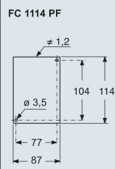

Dimensions in mm