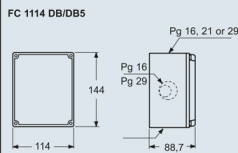

Part No.	A	B
FC 2214 DB5	228	210
FC 2514 DB5	260	239
FC 2814 DB5	290	269

Dimensions in mm