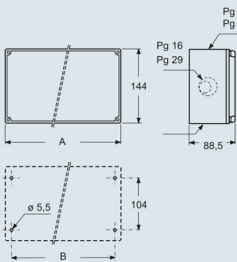

Catalogue drawings

FC.. complementary parts and accessories for groups

Distribution boxes - IP44 and IP55

Mounting plates for boxes

Description	Part No.	Part No.

FC 1114 DB5 ☉
FC 1414 DB5 ☉
FC 2214 DB5 ☉
FC 2514 DB5 ☉
FC 2814 DB5 ☉

FC 1114 PF
FC 1414 PF

See page 15 for assembly configurations

Part No.	A	B
FC 2214 DB5	228	210
FC 2514 DB5	260	239
FC 2814 DB5	290	269

Dimensions in mm

FC 1414 DB/DB5

Dimensions in mm

FC 1414 PF