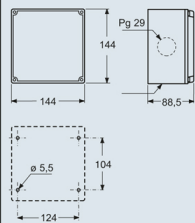

FC 1414 DB/DB5