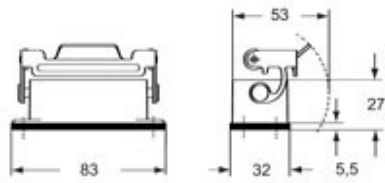

Catalogue drawings

CZIW L