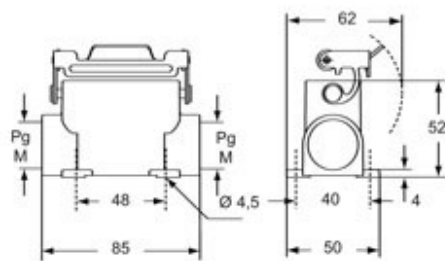

IP degree of protection	IP65
--------------------------------	------

Further technical details

Weight	27,70 g
Operating temperature range (min, max)	-40°C...+125°C

Material properties

Main material	Aluminium die-cast
Other materials	Gasket: FKM
Colour	RAL 9005 black
RoHs conformity	Compliant
China RoHs - EFUP	E
REACH SVHC substances	No

Approvals / Standards

Certifications	DNV, BV
UL	ECBT2
cUL	ECBT8

General ordering information

EAN13 code	8015747043939
eCl@ss 8.1	27440208
ETIM 7.0	EC002314

Packaging Information

Sub-packaging length	118,00 mm
Sub-packaging height	32,00 mm
Sub-packaging width	76,00 mm
Sub-packaging weight	0,14 kg
Sub-packaging volume	0,29 dm ³
Sub-packaging description	Carton tray
Sub-packaging quantity	5 Pcs
Sub-packaging EAN barcode	8015747043946

Part number

CZCW 15 L

Catalogue drawings

CZIW L

CZPW L MZPW L

CZCW L