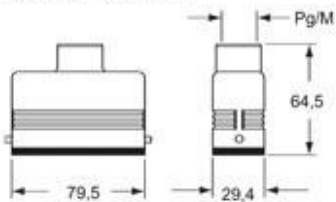

Technical data

IP degree of protection IP65 / IP66 / IP69

Further technical details

Weight	187,00 g
Operating temperature range (min, max)	-40°C...+125°C

Material properties

Other materials	Gasket: FKM
Colour	RAL 9005 black
RoHs conformity	Compliant with exemption 6(c): copper alloy containing up to 4% lead by weight
China RoHs - EFUP	50
REACH SVHC substances	Yes Lead
SCIP number	15deaf78-e939-4401-a0b0-e2228ca32a03

Part number

CZAOW 25 L21

Catalogue drawings

CZOW L MZOW L

CZAOW L - MZAOW L CZAVV L - MZAVV L

CZVW L MZVW L

CZCW LG