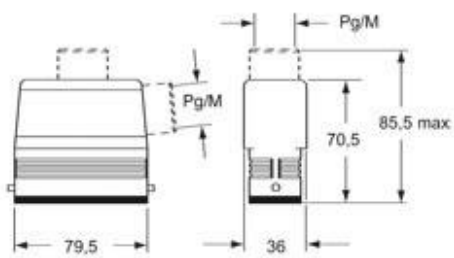

Technical data

IP degree of protection IP65 / IP66 / IP69

Further technical details

Weight	187,00 g
Operating temperature range (min, max)	-40°C...+125°C

Material properties

Other materials	Gasket: FKM
Colour	RAL 9005 black
RoHs conformity	Compliant with exemption 6(c): copper alloy containing up to 4% lead by weight
China RoHs - EFUP	50
REACH SVHC substances	Yes Lead
SCIP number	15deaf78-e939-4401-a0b0-e2228ca32a03

Part number

CZAOW 25 L21

Catalogue drawings

CZOW L MZOW L

CZAOW L - MZAOW L CZAVV L - MZAVV L

CZVW L MZVW L

CZCW LG