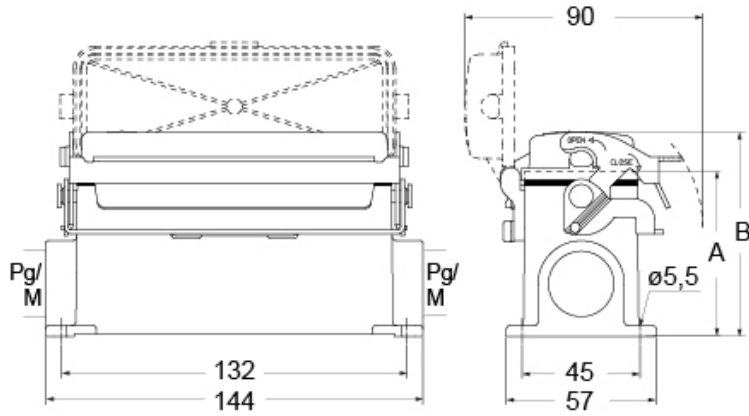

Part number

CVAP 24LSP21

Catalogue drawings

part No.	A	B
CVP / MVP 24 LSP	63	78
CVAP / MVAP 24 LSP	81	96