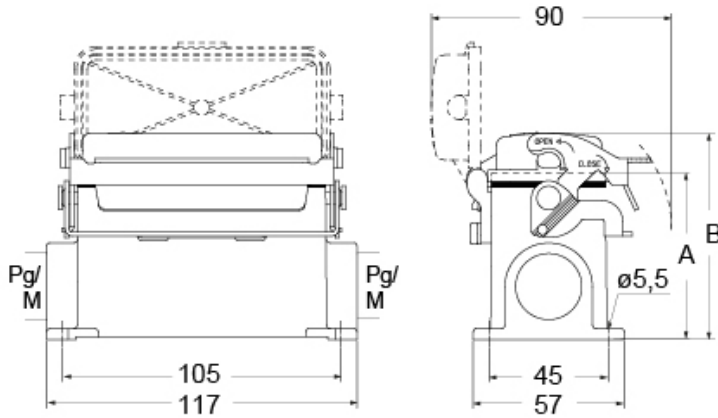

## General ordering information

**EAN13 code** 8015747267427

Part number

# CVAP 16LSP21

Catalogue drawings

part No.	A	B
<b>CVP / MVP 16 LSP</b>	63	78
<b>CVAP / MVAP 16 LSP</b>	81	96