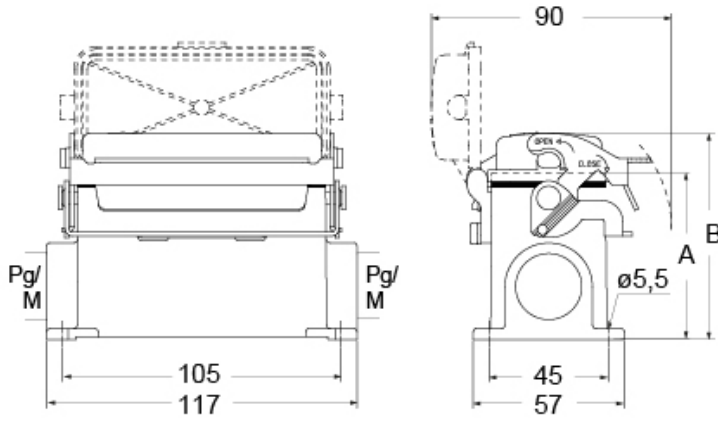

## General ordering information

**EAN13 code** 8015747267427

Part number

# CVAP 16LSP21

Catalogue drawings

part No.	A	B
<b>CVP / MVP 16 LSP</b>	63	78
<b>CVAP / MVAP 16 LSP</b>	81	96