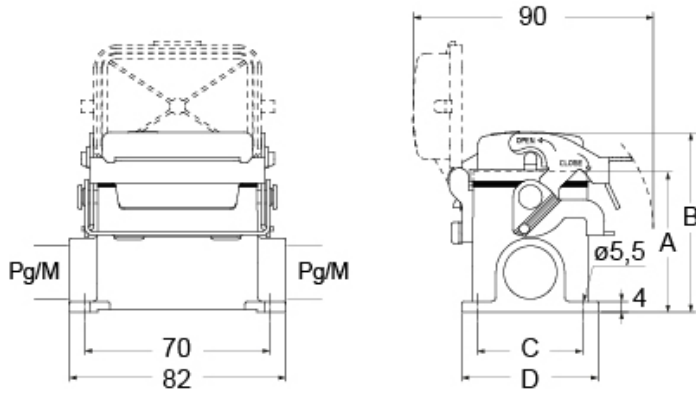

Part number

CVAP 06LSP29

Surface mounting housing, V-TYPE series, with 1 lever, Pg29 cable entry, size "44.27", high construction, with SIMPLEX self-closing cover

Product description

Product type	Surface mounting housing
Series	V-TYPE
Closing type	With 1 lever
Size	Size 44.27
Cable entry	With cable entry Pg29
Specification	High construction, with SIMPLEX self-closing cover

Technical data

IP degree of protection IP65

Further technical details

Operating temperature range (min, max) -40°C...+125°C

Material properties

Other materials	Lever: Stainless steel Gasket: NBR
Colour	RAL 7040 grey
RoHs conformity	Compliant
China RoHs - EFUP	E
REACH SVHC substances	No

Approvals / Standards

Certifications	DNV, BV
UL	ECBT2
cUL	ECBT8

General ordering information

EAN13 code 8015747267304

Part number

CVAP 06LSP29

Catalogue drawings

part No.	A	B	C	D
CVP / MVP 6 LSP	53	68	40	52
CVAP / MVAP 6 LSP	74	89	45	57
