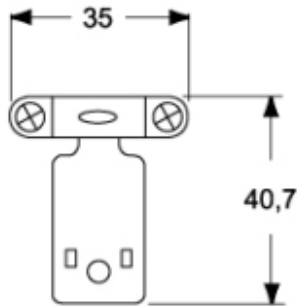

Part number

CRAD

Catalogue drawings

CRAD