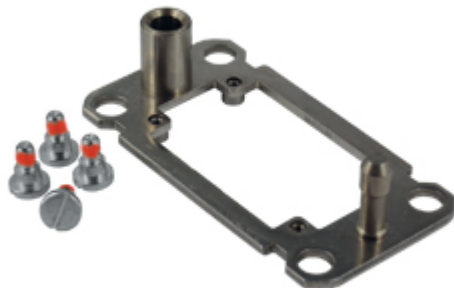

Part number

# CR 24 DF

Docking frame, size "104.27", for inserts size "104.27" and frames for 6 inserts

#### Product description

<b>Product type</b>	Docking frame
<b>Size</b>	Size 104.27
<b>Specification</b>	For inserts size "104.27" and frames for 6 inserts