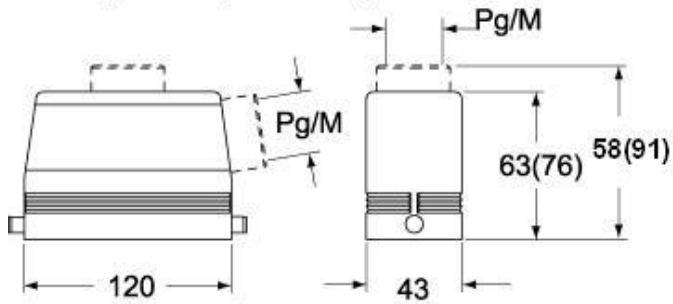

Part number

CMV 16 LG

Catalogue drawings

**CMO L (CMAO L) - MMO L [MMAO L]
CMV L [CMAV L] - MMV L (MMAV L)**