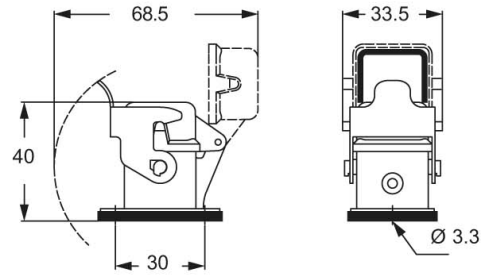

#### Packaging Information

<b>Sub-packaging length</b>	185,00 mm
<b>Sub-packaging height</b>	40,00 mm
<b>Sub-packaging width</b>	155,00 mm
<b>Sub-packaging weight</b>	0,61 kg
<b>Sub-packaging volume</b>	1,15 dm <sup>3</sup>
<b>Sub-packaging description</b>	Carton box
<b>Sub-packaging quantity</b>	10 Pcs
<b>Sub-packaging EAN barcode</b>	8015747002431

## Catalogue drawings

panel cut-out for enclosures, dimensions in mm

**CKA ILS**

**CKA ILSA**

**CKAX ILS**

**CKAX ILSA**