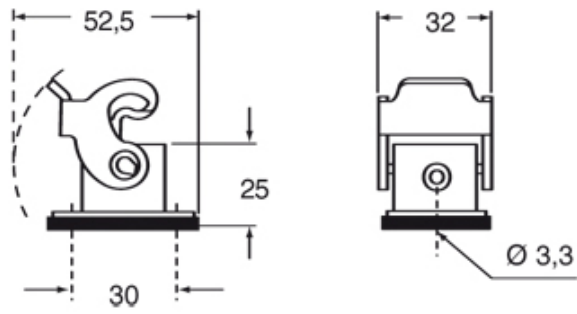

Part number

CK 03 IN

Bulkhead mounting housing, CK series, with 1 lever, size "21.21", black colour

Product description		Material properties	
Product type	Bulkhead mounting housing	Other materials	Lever: Polyamide (PA) Gasket: TPE
Series	CK	Colour	RAL 9005 black
Closing type	With 1 lever	RoHS conformity	Compliant
Size	Size "21.21"	China RoHS - EFUP	E
Cable entry	Without cable entry	REACH SVHC substances	No
Specification	Black colour		
Technical data		Approvals / Standards	
IP degree of protection	IP44 - IP66 / IP67 / IP69 with CKR 65 (D)	UL	ECBT2
Further technical details		cUL	ECBT8
Weight	14,00 g	General ordering information	
Operating temperature range (min, max)	-40°C...+125°C	EAN13 code	8015747026451
		eCl@ss 8.1	27440202
		ETIM 7.0	EC000437
		Packaging Information	
		Packaging length	330,00 mm
		Packaging height	170,00 mm
		Packaging width	230,00 mm
		Packaging weight	1,77 kg
		Packaging volume	12,90 dm ³
		Packaging description	Carton box
		Packaging quantity	100 Pcs
		Packaging EAN code	8015747026468
		Sub-packaging weight	0,18 kg
		Sub-packaging description	Carton box
		Sub-packaging quantity	10 Pcs
		Sub-packaging EAN barcode	8015747026475

Part number

CK 03 IN

Catalogue drawings

CK I(N)

Catalogue drawings