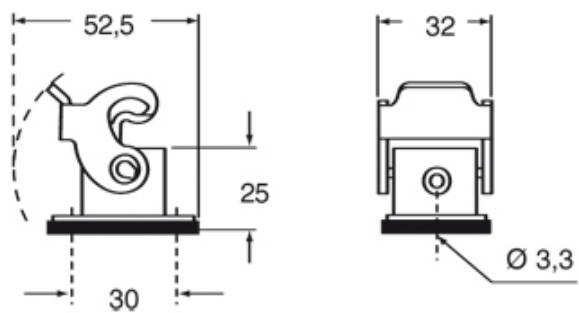

Part number
CK 03 I

Catalogue drawings

CK I(N)