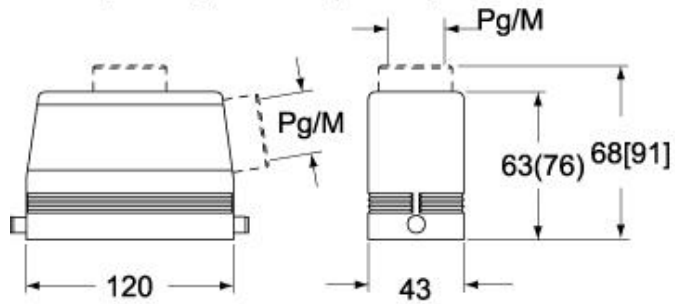

Part number

CHVT 24.5 L

Catalogue drawings

CHO L (CAO L) - MHO L [MAO L]

CHV L [CAV L] - MHV L (MAV L)