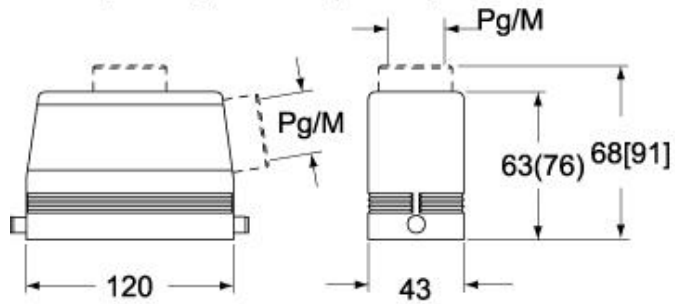

Part number

CHV 24 LG

Catalogue drawings

**CHO L (CAO L) - MHO L [MAO L]
CHV L [CAV L] - MHV L (MAV L)**