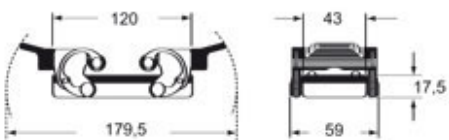

Technical data

IP degree of protection	IP65 / IP66 / IP69
--------------------------------	--------------------

Further technical details

Weight	186,00 g
Operating temperature range (min, max)	-40°C...+125°C

Part number

CHOW 24

Catalogue drawings

CHOW (CAOW) MHOW (MAOW)

CHVW (CAVW) MHVW (MAVW)

CHCW G

CHVW G MHVW G