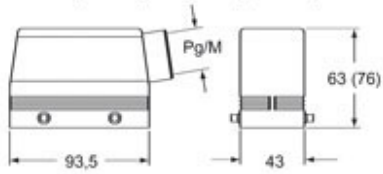

Catalogue drawings

CHOW (CAOW) MHOW (MAOW)