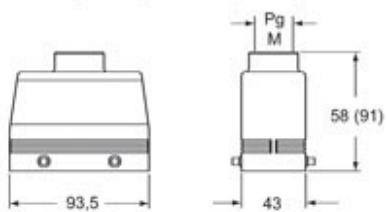

CHVW (CAVW) MHVW (MAVW)