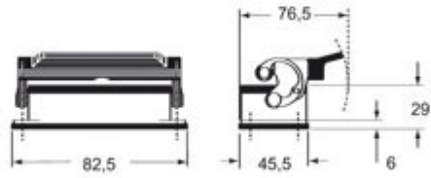

Catalogue drawings

CHIW L