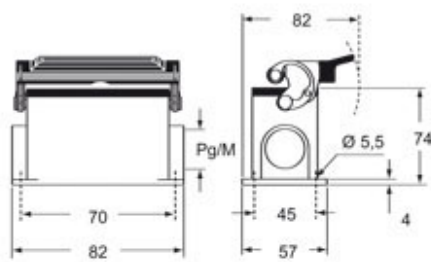

Part number

CHCW 06 L

Cover, W-TYPE series, with 2 pegs, size "44.27", with eyelet

Product description		Material properties	
Product type	Cover	Main material	Aluminium die-cast
Series	W-TYPE	Other materials	Gasket: FKM
Closing type	With 2 pegs	Colour	RAL 9005 black
Size	Size 44.27	RoHs conformity	Compliant
Specification	With eyelet	China RoHs - EFUP	E
Technical data		REACH SVHC substances	No
IP degree of protection	IP65	Approvals / Standards	
Further technical details		Certifications	DNV, BV
Weight	46,00 g	UL	ECBT2
Operating temperature range (min, max)	-40°C...+125°C	cUL	ECBT8
		General ordering information	
		EAN13 code	8015747016834
		eCl@ss 8.1	27440208
		ETIM 7.0	EC002314
		Packaging Information	
		Packaging length	220,00 mm
		Packaging height	130,00 mm
		Packaging width	240,00 mm
		Packaging weight	1,10 kg
		Packaging volume	6,86 dm ³
		Packaging description	Carton box
		Packaging quantity	20 Pcs
		Packaging EAN code	8015747191227
		Sub-packaging weight	0,06 kg
		Sub-packaging description	Plastic bag
		Sub-packaging quantity	1 Pcs
		Sub-packaging EAN barcode	8015747191234

Part number

CHCW 06 L

Catalogue drawings

CHIW L

CAPW L MAPW L

CHCW L