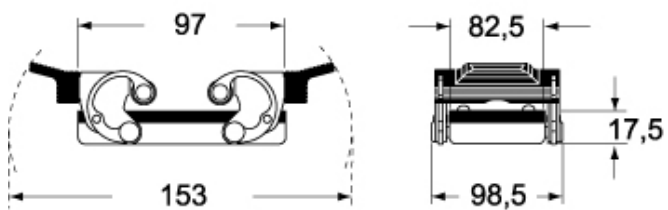

Part number  
**CHC 32**

Cover, C-TYPE series, with 4 pegs, size "77.62", with eyelet

Product description		Material properties	
Product type	Cover	Main material	Aluminium die-cast
Series	C-TYPE	Colour	RAL 7040 grey
Closing type	With 4 pegs	RoHs conformity	Compliant
Size	Size 77.62	China RoHs - EFUP	E
Specification	With eyelet	REACH SVHC substances	No
Technical data		Approvals / Standards	
IP degree of protection	IP66	Certifications	DNV, BV
Further technical details		UL	ECBT2
Weight	112,00 g	cUL	ECBT8
Operating temperature range (min, max)	-40°C...+125°C	General ordering information	
		EAN13 code	8015747016490
		eCl@ss 8.1	27440208
		ETIM 7.0	EC002314
		Packaging Information	
		Packaging length	220,00 mm
		Packaging height	130,00 mm
		Packaging width	240,00 mm
		Packaging weight	2,47 kg
		Packaging volume	6,86 dm <sup>3</sup>
		Packaging description	Carton box
		Packaging quantity	20 Pcs
		Packaging EAN code	8015747194969
		Sub-packaging weight	0,12 kg
		Sub-packaging description	Plastic bag
		Sub-packaging quantity	1 Pcs
		Sub-packaging EAN barcode	8015747016506

Part number  
**CHC 32**

Catalogue drawings

**CHC**

**CHC L**

**CHC G**

**CHC LG**