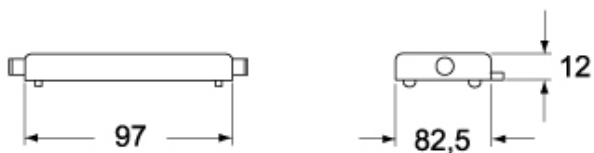

Part number  
**CHC 32**

Cover, C-TYPE series, with 4 pegs, size "77.62", with eyelet

Product description		Material properties	
Product type	Cover	Main material	Aluminium die-cast
Series	C-TYPE	Colour	RAL 7040 grey
Closing type	With 4 pegs	RoHs conformity	Compliant
Size	Size 77.62	China RoHs - EFUP	E
Specification	With eyelet	REACH SVHC substances	No
Technical data		Approvals / Standards	
IP degree of protection	IP66	Certifications	DNV, BV
Further technical details		UL	ECBT2
Weight	112,00 g	cUL	ECBT8
Operating temperature range (min, max)	-40°C...+125°C	General ordering information	
		EAN13 code	8015747016490
		eCl@ss 8.1	27440208
		ETIM 7.0	EC002314
		Packaging Information	
		Packaging length	220,00 mm
		Packaging height	130,00 mm
		Packaging width	240,00 mm
		Packaging weight	2,47 kg
		Packaging volume	6,86 dm <sup>3</sup>
		Packaging description	Carton box
		Packaging quantity	20 Pcs
		Packaging EAN code	8015747194969
		Sub-packaging weight	0,12 kg
		Sub-packaging description	Plastic bag
		Sub-packaging quantity	1 Pcs
		Sub-packaging EAN barcode	8015747016506

Part number  
**CHC 32**

Catalogue drawings

**CHC**

**CHC L**

**CHC G**

**CHC LG**