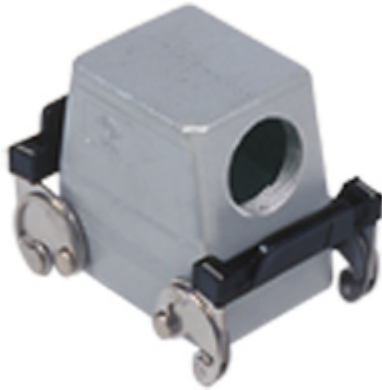

Part number

CFO 50 X

Hood, C-TYPE series, with 2 levers, Pg21 side cable entry without adapter, size "66.40", high construction, without gasket

Product description

Product type	Hood
Series	C-TYPE
Closing type	With 2 levers
Size	Size "66.40"
Cable entry	Side cable entry Pg21
Specification	High construction, without gasket

Technical data

IP degree of protection IP65 / IP66 / IP69

Further technical details

Operating temperature range (min, max) -40°C...+125°C

Material properties

Other materials	Lever: Stainless steel, polyamide (PA)
Colour	RAL 7040 grey
RoHs conformity	Compliant
China RoHs - EFUP	E
REACH SVHC substances	No