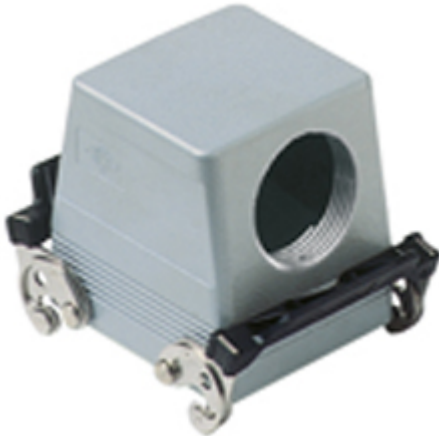

# CFO 32 X

Hood, C-TYPE series, with 2 levers, Pg36 side cable entry without adapter, size "77.62", without gasket

#### Product description

<b>Product type</b>	Hood
<b>Series</b>	C-TYPE
<b>Closing type</b>	With 2 levers
<b>Size</b>	Size 77.62
<b>Cable entry</b>	Side cable entry Pg36
<b>Specification</b>	Without gasket

#### Material properties

<b>Other materials</b>	Lever: Stainless steel, polyamide (PA)
<b>Colour</b>	RAL 7040 grey
<b>RoHs conformity</b>	Compliant
<b>China RoHs - EFUP</b>	E
<b>REACH SVHC substances</b>	No