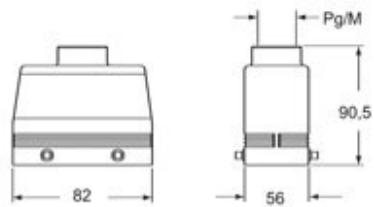

Part number

CAVW 50.29

Catalogue drawings

CHOW (CAOW) MHOW (MAOW)

CAVW MAVW

CHCW G