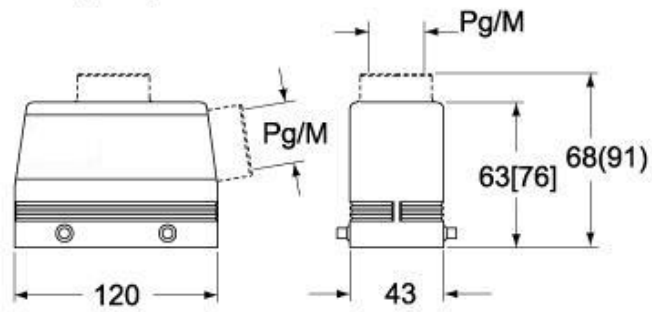

Part number

CAVT 24.5

Catalogue drawings

**CHO [CAO] CHV (CAV) - MHO [MAO]
MHV (MAV)**