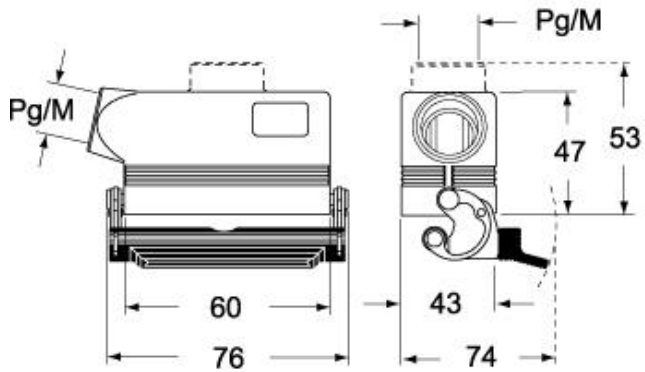

Part number

CAVT 06.5 LG

Catalogue drawings

CHO LX CHV LX - MHO LX MHV LX