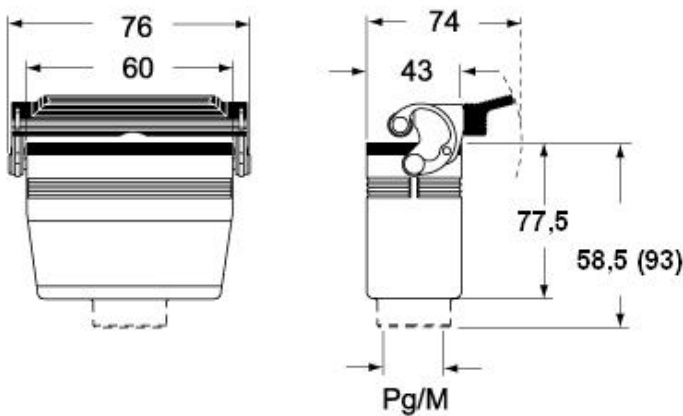

CHV LG (CAV LG), MHV LG (MAV LG) [MFV LG]