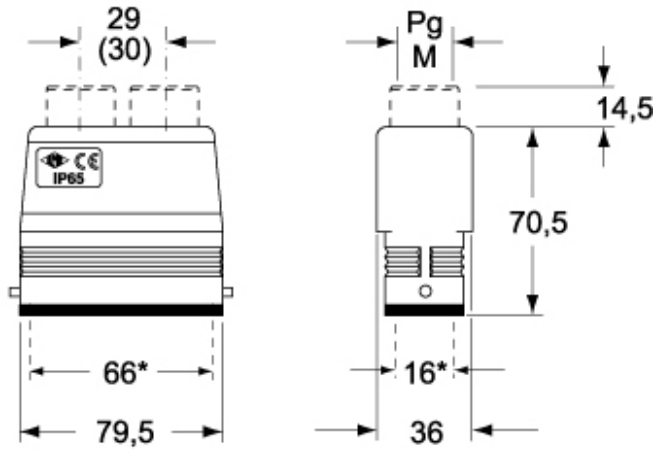

Part number

CAV 24.229

Catalogue drawings

CZAV L2 - (MZAV L2) - [MZFV L2]