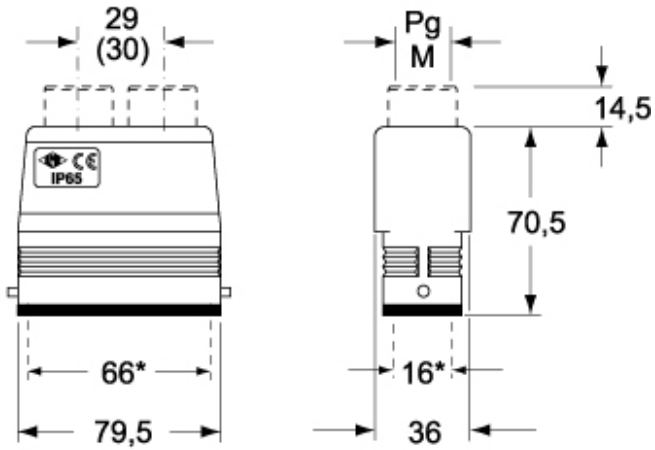

Part number

CAV 24.221

Catalogue drawings

CZAV L2 - (MZAV L2) - [MZFV L2]