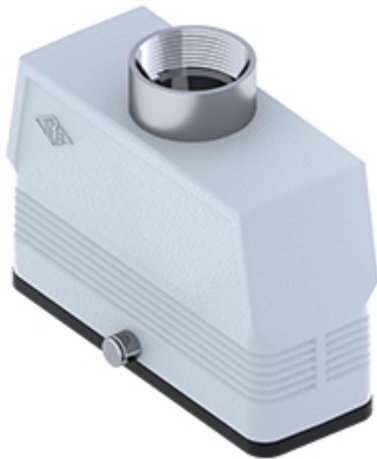

# CAV 24 GYC29

Hood, CENTRAL LEVER series, with 2 pegs, Pg29 top cable entry, size "104.27", high construction

## Product description

<b>Product type</b>	Hood
<b>Series</b>	CENTRAL LEVER
<b>Closing type</b>	With 2 pegs
<b>Size</b>	Size 104.27
<b>Cable entry</b>	Top cable entry Pg29
<b>Specification</b>	High construction