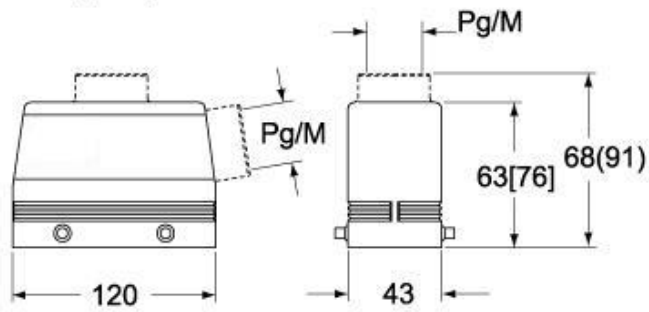

Part number

CAF 24.21

Catalogue drawings

**CHO [CAO] CHV (CAV) - MHO [MAO]
MHV (MAV)**