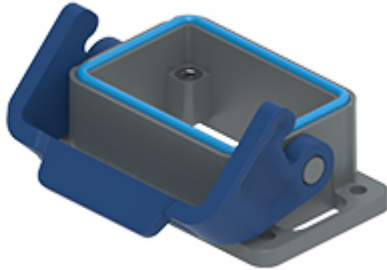

# THIC 06 L

Bulkhead mounting housing, T-TYPE/C series, with 1 lever, size "44.27"

#### Product description

<b>Product type</b>	Bulkhead mounting housing
<b>Series</b>	T-TYPE/C
<b>Closing type</b>	With 1 lever
<b>Size</b>	Size 44.27
<b>Cable entry</b>	Without cable entry