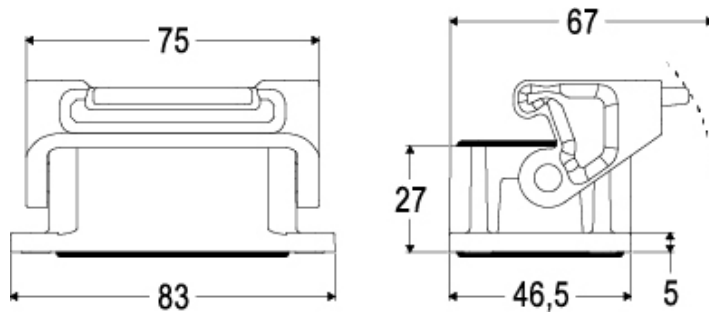

Part number

THIC 06 L

Catalogue drawings