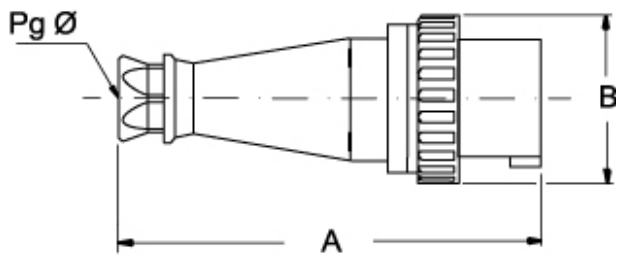

Part number

PEW 6375 SV

Catalogue drawings

(63 / 125A) PEW ... SV

PEW ... SV	A	B	Pg Ø
63A 2P+⊕	264,5	112	36
3P+⊕	264,5	112	36
3P+N+⊕	264,5	112	36
125A 2P+⊕	310	130	2" gas
3P+⊕	310	130	2" gas
3P+N+⊕	310	130	2" gas

Notes