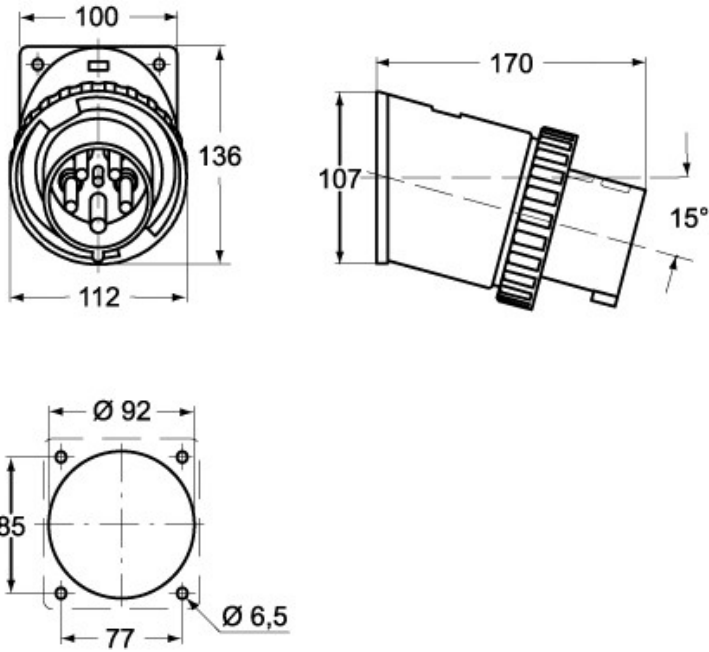

Part number

PEW 6373 SI

Flush-mounting plug, PLUSO series, 2 poles + PE, 7 h (black), 63 A, 480 ÷ 500 V

Product description

| | |
|-----------------------|---|
| Product type | Plug Flush-mounting |
| Series | PEW...SI, PLUSO |
| N. of poles | 2 poles +  |
| Clock position | 7 |

General ordering information

| | |
|-------------------|---------------|
| EAN13 code | 8015747158428 |
|-------------------|---------------|

Part number

PEW 6373 SI

Catalogue drawings

Notes