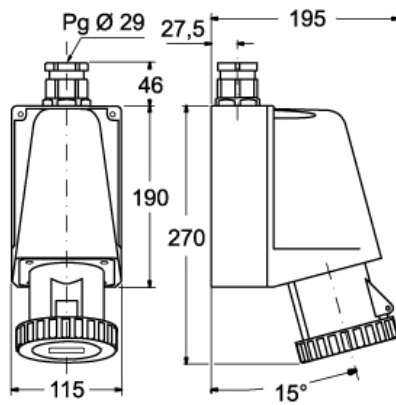

Part number

PEW 6373 PP

Catalogue drawings

(63A) PEW ... PP