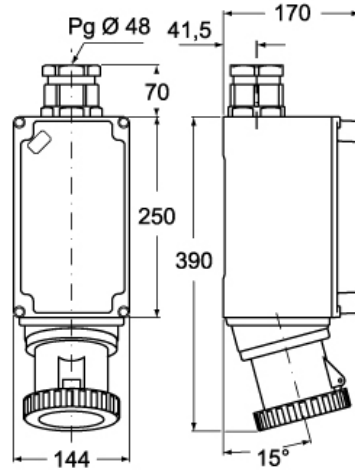

Technical data

Current	63 A
Voltage	480 ÷ 500 V
IP degree of protection	IP67

Further technical details

Operating temperature range (min, max)	-25°C ... +40°C
---	-----------------

Material properties

Colour	RAL 7035 grey, RAL 9005 black
---------------	-------------------------------

PEW 6373 PP

Catalogue drawings

(63A) PEW ... PP

(125A) PEW ... PP

Notes