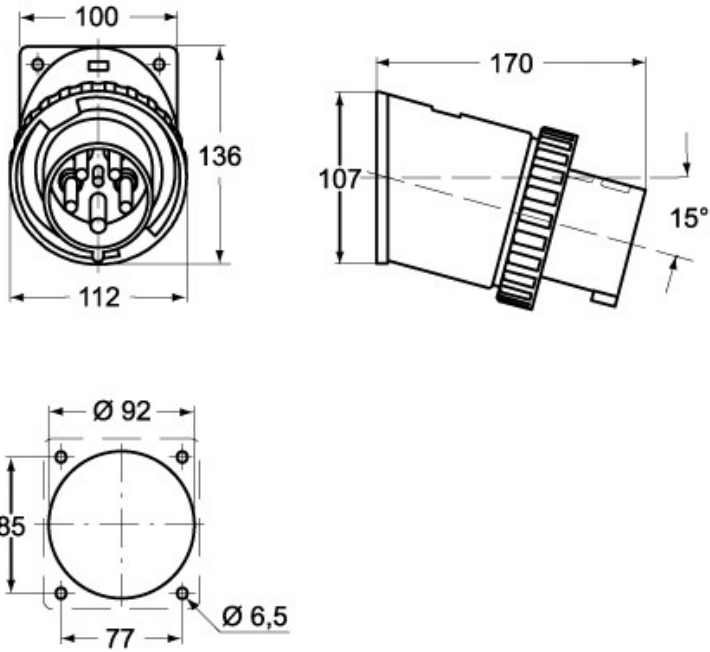

Part number

PEW 6364 SI

Catalogue drawings

Notes