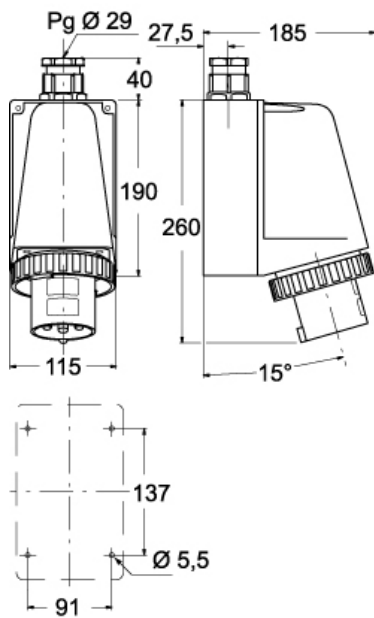

Part number

PEW 6355 SM

Wall-mounting plug, PLUSO series, 3 poles + N + PE, 5 h (black), 63 A, 347/600 ÷ 400/690 V

Product description

Product type	Plug Wall-mounting
Series	PEW...SM, PLUSO
N. of poles	3 poles + N + 
Clock position	5

Technical data

Current	63 A
Voltage	347/600 ÷ 400/690 V
IP degree of protection	IP67

Further technical details

Operating temperature range (min, max)	-25°C ... +40°C
---	-----------------

Material properties

Colour	RAL 7035 grey, RAL 9005 black
---------------	-------------------------------

Approvals / Standards

Reference standard	EN 60309-1 and -2
---------------------------	-------------------

General ordering information

EAN13 code	8015747158374
-------------------	---------------

Part number

PEW 6355 SM

Catalogue drawings

(63A) PEW ... SM

(125A) PEW ... SM

Notes