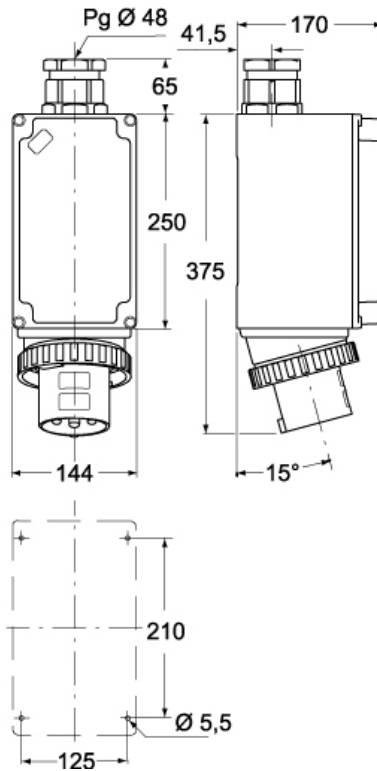

Part number

PEW 6355 SM

Wall-mounting plug, PLUSO series, 3 poles + N + PE, 5 h (black), 63 A, 347/600 ÷ 400/690 V

Product description

Product type	Plug Wall-mounting
Series	PEW...SM, PLUSO
N. of poles	3 poles + N + 
Clock position	5

Technical data

Current	63 A
Voltage	347/600 ÷ 400/690 V
IP degree of protection	IP67

Further technical details

Operating temperature range (min, max)	-25°C ... +40°C
---	-----------------

Material properties

EAN13 code	8015747158374
-------------------	---------------

Part number

PEW 6355 SM

Catalogue drawings

(63A) PEW ... SM

(125A) PEW ... SM

Notes