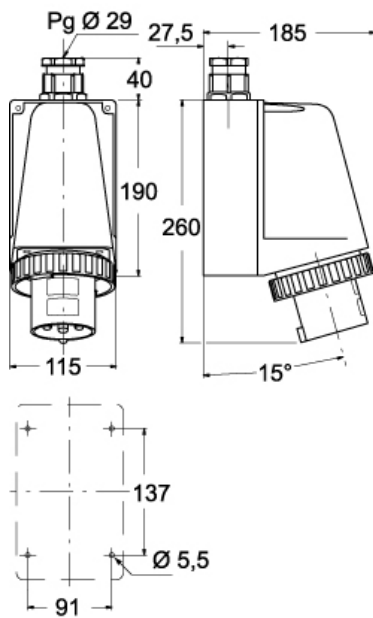

Part number

PEW 6354 SM

Wall-mounting plug, PLUSO series, 3 poles + PE, 5 h (black), 63 A, 600 ÷ 690 V

Product description

Product type	Plug Wall-mounting
Series	PEW...SM, PLUSO
N. of poles	3 poles + 
Clock position	5

Technical data

Current	63 A
Voltage	600 ÷ 690 V
IP degree of protection	IP67

Further technical details

Operating temperature range (min, max)	-25°C ... +40°C
---	-----------------

Material properties

Colour	RAL 7035 grey, RAL 9005 black
---------------	-------------------------------

PEW 6354 SM

Catalogue drawings

(63A) PEW ... SM

(125A) PEW ... SM

Notes