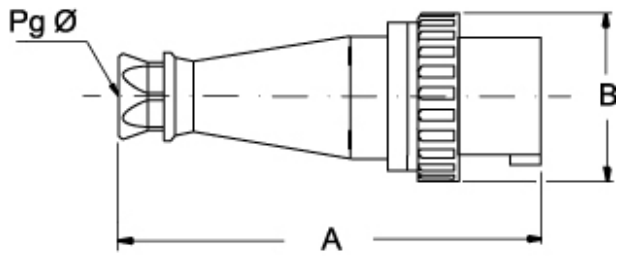

Technical data

Current	63 A
Voltage	> 50 ÷ 250 V
IP degree of protection	IP67

Further technical details

Weight	650,00 g
Operating temperature range (min, max)	-25°C ... +40°C

Material properties

Colour	RAL 7035 grey, RAL 9010 white
RoHs conformity	Compliant with exemption 6(c): copper alloy containing up to 4% lead by weight
China RoHs - EFUP	50
REACH SVHC substances	Yes Lead
SCIP number	Ca7de37f-add8-4b77-9861-279c94903ade

Packaging weight	1,52 kg
Packaging volume	6,61 dm ³
Packaging description	Carton box
Packaging quantity	2 Pcs
Packaging EAN code	8015747076760

Part number

PEW 6333 SV

Catalogue drawings

(63 / 125A) PEW ... SV

PEW ... SV	A	B	Pg Ø
63A 2P+⊕	264,5	112	36
3P+⊕	264,5	112	36
3P+N+⊕	264,5	112	36
125A 2P+⊕	310	130	2" gas
3P+⊕	310	130	2" gas
3P+N+⊕	310	130	2" gas

Notes