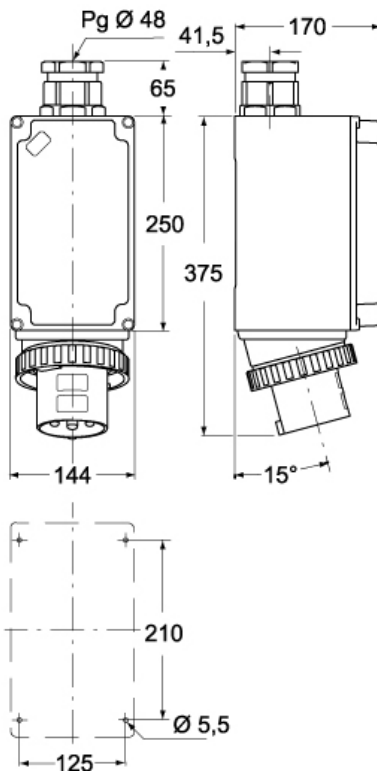

Part number

PEW 6333 SM

Wall-mounting plug, PLUSO series, 2 poles + PE, 3 h (white), 63 A, 50 ÷ 250 V

Product description

Product type	Plug Wall-mounting
Series	PEW...SM, PLUSO
N. of poles	2 poles + 
Clock position	3

Technical data

Current	63 A
Voltage	> 50 ÷ 250 V
IP degree of protection	IP67

Further technical details

Operating temperature range (min, max)	-25°C ... +40°C
---	-----------------

Material properties

Colour	RAL 7035 grey, RAL 9010 white
---------------	-------------------------------

PEW 6333 SM

Catalogue drawings

(63A) PEW ... SM

(125A) PEW ... SM

Notes