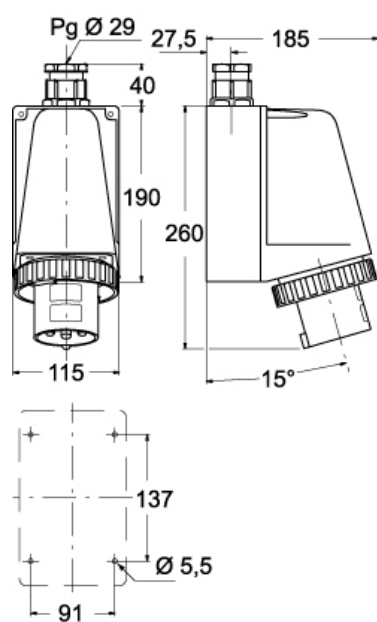

Part number

PEW 6333 SM

Wall-mounting plug, PLUSO series, 2 poles + PE, 3 h (white), 63 A, 50 ÷ 250 V

Product description

Product type	Plug Wall-mounting
Series	PEW...SM, PLUSO
N. of poles	2 poles + 
Clock position	3

Technical data

Current	63 A
Voltage	> 50 ÷ 250 V
IP degree of protection	IP67

Further technical details

Operating temperature range (min, max)	-25°C ... +40°C
---	-----------------

Material properties

Colour	RAL 7035 grey, RAL 9010 white
---------------	-------------------------------

PEW 6333 SM

Catalogue drawings

(63A) PEW ... SM

(125A) PEW ... SM

Notes