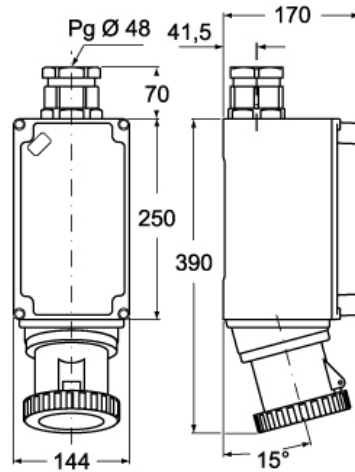

# PEW 63123 PP

Wall-mounting socket outlet, PLUSO series, 2 poles + PE, 12 h (white), 63 A

Product description	
<b>Product type</b>	Socket Wall-mounting
<b>Series</b>	PEW...PP, PLUSO
<b>N. of poles</b>	2 poles + 
<b>Clock position</b>	12
Technical data	
<b>Current</b>	63 A
<b>Voltage</b>	ins. transformer
<b>IP degree of protection</b>	IP67
Further technical details	
<b>Operating temperature range (min, max)</b>	-25°C ... +40°C

Material properties	
<b>Colour</b>	RAL 7035 grey, RAL 9010 white
Approvals / Standards	
<b>Reference standard</b>	EN 60309-1 and -2
General ordering information	
<b>EAN13 code</b>	8015747158213

Part number

# PEW 63123 PP

Catalogue drawings

(63A) PEW ... PP

(125A) PEW ... PP

Notes