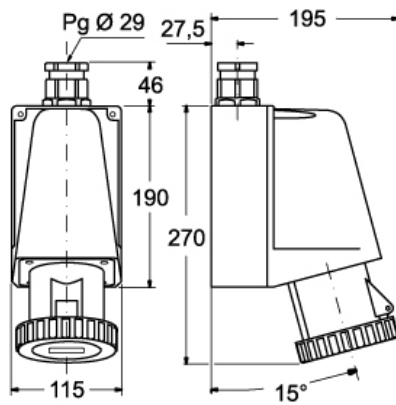

Part number

PEW 63123 PP

Catalogue drawings

(63A) PEW ... PP