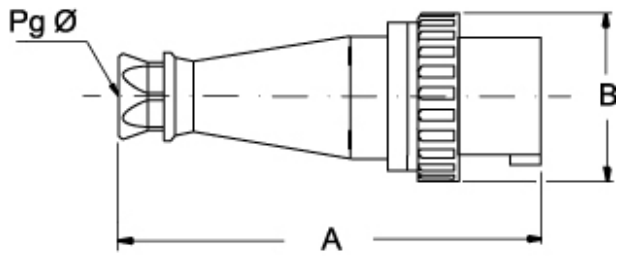

Part number

PEW 63115 SV

Mobile plug, PLUSO series, 3 poles + N + PE, 11 h (red), 63 A, 250/440 ÷ 265/460 V, straight

Product description		Material properties	
Product type	Plug Mobile	Colour	RAL 7035 grey, RAL 3000 red
Series	PEW...SV, PLUSO	RoHs conformity	Compliant with exemption 6(c): copper alloy containing up to 4% lead by weight
N. of poles	3 poles + N + 	China RoHs - EFUP	50
Clock position	11	REACH SVHC substances	Yes Lead
Specification	Straight	SCIP number	Ca7de37f-add8-4b77-9861-279c94903ade
Technical data		Approvals / Standards	
Current	63 A	Reference standard	EN 60309-1 and -2
Voltage	250/440V ÷ 265/460V	General ordering information	
IP degree of protection	IP67	EAN13 code	8015747076623
Further technical details		Packaging Information	
Weight	705,00 g	Packaging weight	1,61 kg
Operating temperature range (min, max)	-25°C ... +40°C	Packaging volume	6,61 dm ³
		Packaging description	Carton box
		Packaging quantity	2 Pcs
		Packaging EAN code	8015747111928

Part number

PEW 63115 SV

Catalogue drawings

(63 / 125A) PEW ... SV

PEW ... SV	A	B	Pg Ø
63A 2P+⊕	264,5	112	36
3P+⊕	264,5	112	36
3P+N+⊕	264,5	112	36
125A 2P+⊕	310	130	2" gas
3P+⊕	310	130	2" gas
3P+N+⊕	310	130	2" gas