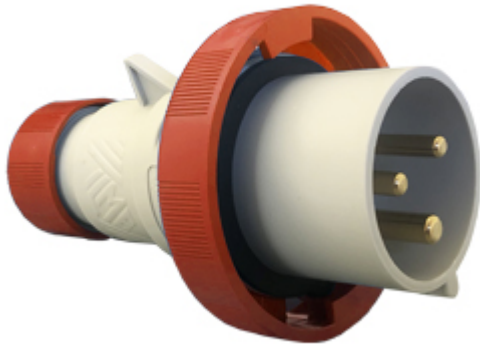

# PEW 3293 SV

Mobile plug, PLUSO series, 2 poles + PE, 9 h (red), 32 A, 380 ÷ 415 V, straight

## Product description

<b>Product type</b>	Plug Mobile
<b>Series</b>	PEW...SV, PLUSO
<b>N. of poles</b>	2 poles + 
<b>Clock position</b>	9
<b>Specification</b>	Straight