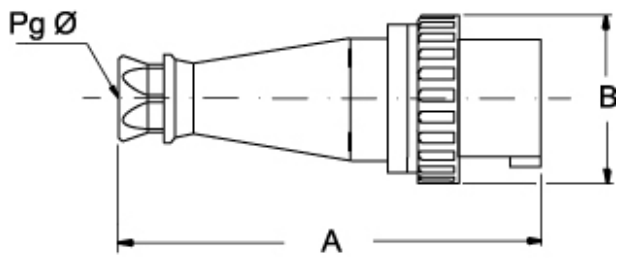

Part number

PEW 12583 SV

Catalogue drawings

(63 / 125A) PEW ... SV

PEW ... SV	A	B	Pg Ø
63A 2P+⊕	264,5	112	36
3P+⊕	264,5	112	36
3P+N+⊕	264,5	112	36
125A 2P+⊕	310	130	2" gas
3P+⊕	310	130	2" gas
3P+N+⊕	310	130	2" gas

Notes