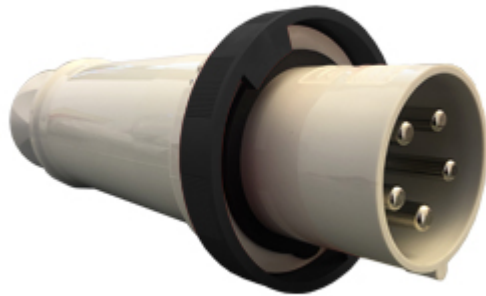

Part number

# PEW 12575 SV

Mobile plug, PLUSO series, 3 poles + N + PE, 7 h (black), 125 A, 277/480 ÷ 288/500 V, straight

Product description		Material properties	
<b>Product type</b>	Plug Mobile	<b>Colour</b>	RAL 7035 grey, RAL 9005 black
<b>Series</b>	PEW...SV, PLUSO	<b>RoHs conformity</b>	Compliant with exemption 6(c): copper alloy containing up to 4% lead by weight
<b>N. of poles</b>	3 poles + N + 	<b>China RoHs - EFUP</b>	50
<b>Clock position</b>	7	<b>REACH SVHC substances</b>	Yes Lead
<b>Specification</b>	Straight	<b>SCIP number</b>	Ca7de37f-add8-4b77-9861-279c94903ade
Technical data		Approvals / Standards	
<b>Current</b>	125 A	<b>Reference standard</b>	EN 60309-1 and -2
<b>Voltage</b>	277/480 ÷ 288/500 V	General ordering information	
<b>IP degree of protection</b>	IP67	<b>EAN13 code</b>	8015747070959
Further technical details		Packaging Information	
<b>Weight</b>	1.815,00 g	<b>Sub-packaging length</b>	325,00 mm
<b>Operating temperature range (min, max)</b>	-25°C ... +40°C	<b>Sub-packaging height</b>	125,00 mm
		<b>Sub-packaging width</b>	125,00 mm
		<b>Sub-packaging weight</b>	1,82 kg
		<b>Sub-packaging volume</b>	5,08 dm <sup>3</sup>
		<b>Sub-packaging description</b>	Carton box
		<b>Sub-packaging quantity</b>	1 Pcs
		<b>Sub-packaging EAN barcode</b>	8015747070966