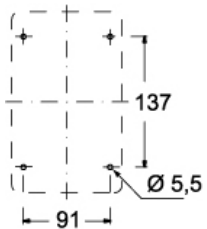

Technical data

Current	125 A
Voltage	480 ÷ 500 V
IP degree of protection	IP67

Further technical details

Operating temperature range (min, max)	-25°C ... +40°C
---	-----------------

Material properties

Colour	RAL 7035 grey, RAL 9005 black
---------------	-------------------------------

PEW 12573 PP

Catalogue drawings

(63A) PEW ... PP

(125A) PEW ... PP

Notes