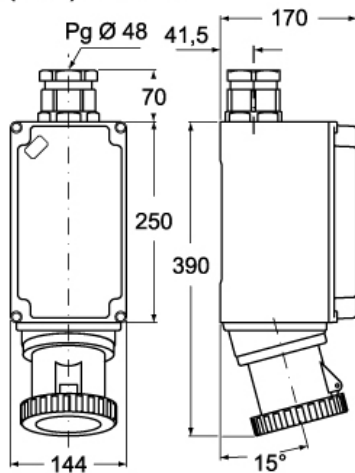

Part number

PEW 12573 PP

Wall-mounting socket outlet, PLUSO series, 2 poles + PE, 7 h (black), 125 A, 480 ÷ 500 V

Product description

Product type	Socket Wall-mounting
Series	PEW...PP, PLUSO
N. of poles	2 poles + 
Clock position	7

Technical data

Current	125 A
Voltage	480 ÷ 500 V
IP degree of protection	IP67

Further technical details

Operating temperature range (min, max)	-25°C ... +40°C
---	-----------------

Material properties

Colour	RAL 7035 grey, RAL 9005 black
---------------	-------------------------------

PEW 12573 PP

Catalogue drawings

(63A) PEW ... PP

(125A) PEW ... PP

Notes