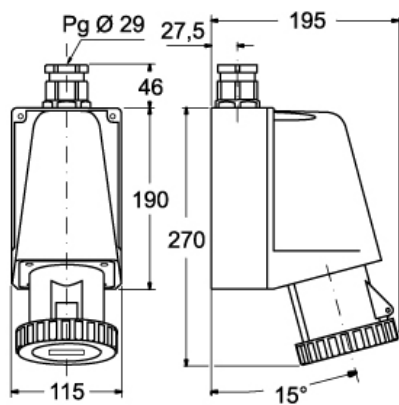

Part number

PEW 12573 PP

Catalogue drawings

(63A) PEW ... PP