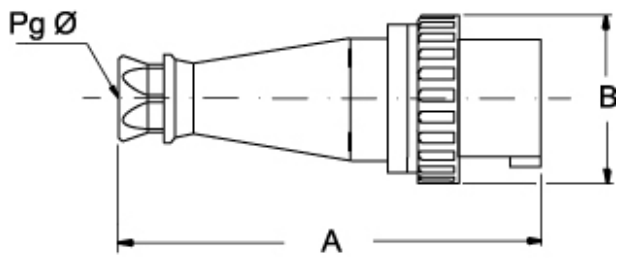

Part number

PEW 12565 SV

Mobile plug, PLUSO series, 3 poles + N + PE, 6 h (red), 125 A, 380 ÷ 415 V, straight

Product description		Material properties	
Product type	Plug Mobile	Colour	RAL 7035 grey, RAL 3000 red
Series	PEW...SV, PLUSO	RoHs conformity	Compliant with exemption 6(c): copper alloy containing up to 4% lead by weight
Connection type	Screw terminal connection	China RoHs - EFUP	50
N. of poles	3 poles + N + 	REACH SVHC substances	Yes Lead
Clock position	6	SCIP number	Ca7de37f-add8-4b77-9861-279c94903ade
Specification	Straight	Approvals / Standards	
Technical data		Reference standard	EN 60309-1 and -2
Current	125 A	General ordering information	
Voltage	380 ÷ 415 V	EAN13 code	8015747070669
IP degree of protection	IP67	Packaging Information	
Further technical details		Packaging length	330,00 mm
Weight	1.785,00 g	Packaging height	170,00 mm
Operating temperature range (min, max)	-25°C ... +40°C	Packaging width	230,00 mm
		Packaging weight	3,87 kg
		Packaging volume	12,90 dm ³
		Packaging description	Carton box
		Packaging quantity	2 Pcs
		Packaging EAN code	8015747192835
		Sub-packaging weight	1,94 kg
		Sub-packaging description	Plastic packaging
		Sub-packaging quantity	1 Pcs
		Sub-packaging EAN barcode	8015747070683

Part number

PEW 12565 SV

Catalogue drawings

(63 / 125A) PEW ... SV

PEW ... SV	A	B	Pg Ø
63A 2P+⊕	264,5	112	36
3P+⊕	264,5	112	36
3P+N+⊕	264,5	112	36
125A 2P+⊕	310	130	2" gas
3P+⊕	310	130	2" gas
3P+N+⊕	310	130	2" gas