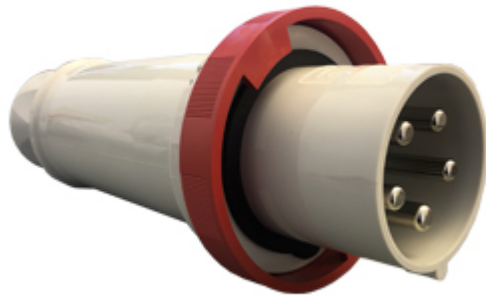

Part number

PEW 12565 SV

Mobile plug, PLUSO series, 3 poles + N + PE, 6 h (red), 125 A, 380 ÷ 415 V, straight

Product description		Material properties	
Product type	Plug Mobile	Colour	RAL 7035 grey, RAL 3000 red
Series	PEW...SV, PLUSO	RoHs conformity	Compliant with exemption 6(c): copper alloy containing up to 4% lead by weight
Connection type	Screw terminal connection	China RoHs - EFUP	50
N. of poles	3 poles + N + 	REACH SVHC substances	Yes Lead
Clock position	6	SCIP number	Ca7de37f-add8-4b77-9861-279c94903ade
Specification	Straight	Approvals / Standards	
Technical data		Reference standard	EN 60309-1 and -2
Current	125 A	General ordering information	
Voltage	380 ÷ 415 V	EAN13 code	8015747070669
IP degree of protection	IP67	Packaging Information	
Further technical details		Packaging length	330,00 mm
Weight	1.785,00 g	Packaging height	170,00 mm
Operating temperature range (min, max)	-25°C ... +40°C	Packaging width	230,00 mm
		Packaging weight	3,87 kg
		Packaging volume	12,90 dm ³
		Packaging description	Carton box
		Packaging quantity	2 Pcs
		Packaging EAN code	8015747192835
		Sub-packaging weight	1,94 kg
		Sub-packaging description	Plastic packaging
		Sub-packaging quantity	1 Pcs
		Sub-packaging EAN barcode	8015747070683

Part number

PEW 12565 SV

Catalogue drawings

(63 / 125A) PEW ... SV

PEW ... SV	A	B	Pg Ø
63A 2P+⊕	264,5	112	36
3P+⊕	264,5	112	36
3P+N+⊕	264,5	112	36
125A 2P+⊕	310	130	2" gas
3P+⊕	310	130	2" gas
3P+N+⊕	310	130	2" gas