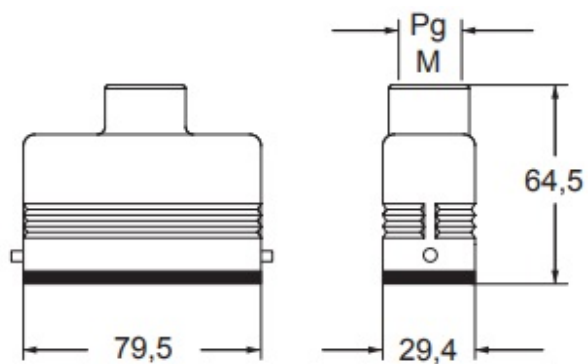

Part number

MZVE 25 L20

Hood, E-Xtreme® CZ7 series, with 2 pegs,
M20 top cable entry, size "66.16"

Product description		Material properties	
Product type	Hood	Other materials	Gasket: FKM
Series	E-Xtreme® CZ7	Colour	RAL 7016 grey
Closing type	With 2 pegs	RoHs conformity	Compliant
Size	Size 66.16	China RoHs - EFUP	E
Cable entry	Top cable entry M20	REACH SVHC substances	No
Technical data		Approvals / Standards	
IP degree of protection	IP66 / IP67 / IP69	UL	ECBT2
Further technical details		cUL	ECBT8
Operating temperature range (min, max)	-40°C...+125°C	General ordering information	
		EAN13 code	8015747255202
		eCl@ss 8.1	27440202
		ETIM 7.0	EC000437
		Packaging Information	
		Sub-packaging description	Plastic packaging
		Sub-packaging quantity	5 Pcs
		Sub-packaging EAN barcode	8015747283595

Part number

MZVE 25 L20

Catalogue drawings

Notes