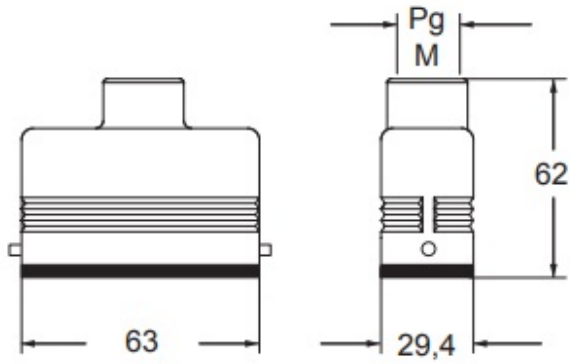

Part number

MZVE 15 L20

Hood, E-Xtreme® CZ7 series, with 2 pegs,
M20 top cable entry, size "49.16"

Product description		Material properties	
Product type	Hood	Other materials	Gasket: FKM
Series	E-Xtreme® CZ7	Colour	RAL 7016 grey
Closing type	With 2 pegs	RoHs conformity	Compliant
Size	Size 49.16	China RoHs - EFUP	E
Cable entry	Top cable entry M20	REACH SVHC substances	No
Technical data		Approvals / Standards	
IP degree of protection	IP66 / IP67 / IP69	UL	ECBT2
Further technical details		cUL	ECBT8
Operating temperature range (min, max)	-40°C...+125°C	General ordering information	
		EAN13 code	8015747255196
		eCl@ss 8.1	27440202
		ETIM 7.0	EC000437

Part number

MZVE 15 L20

Catalogue drawings

Notes